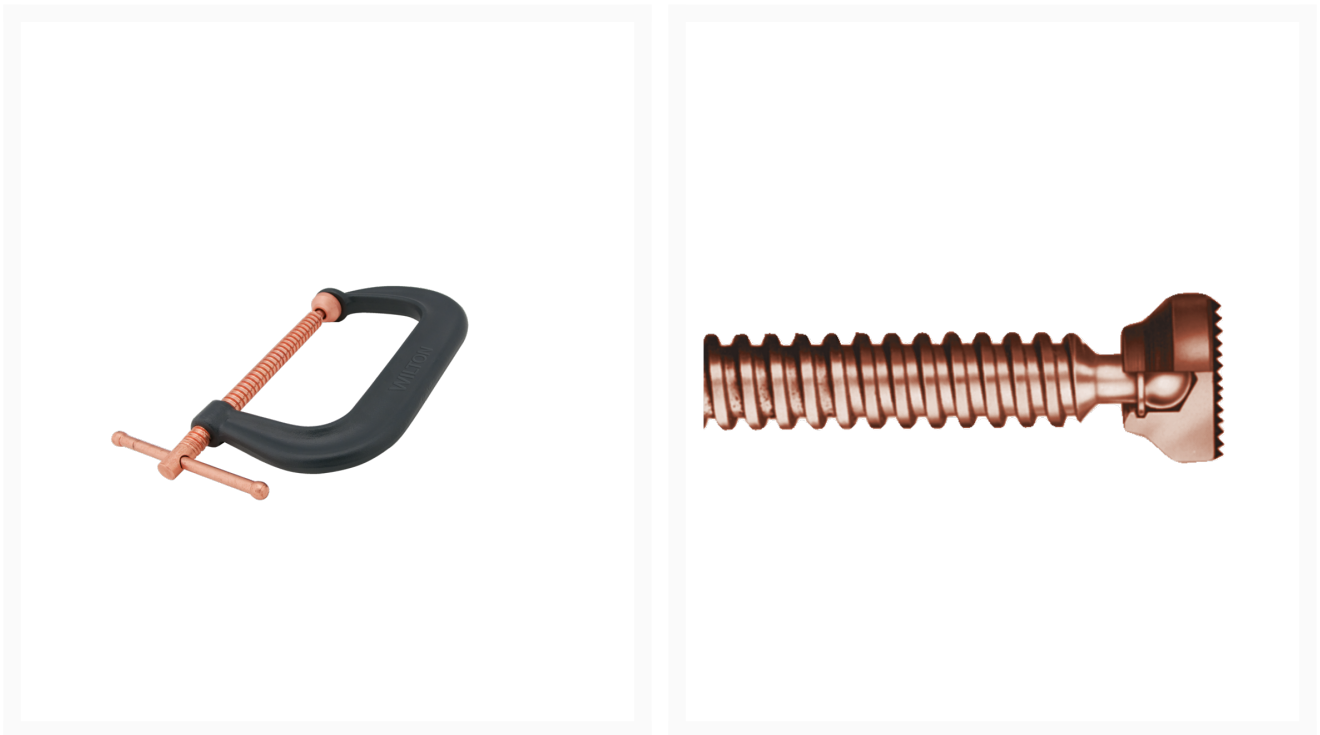

Spark-Duty Drop Forged C-Clamp, 0 - 6-1/16" Opening, 4-1/16" Throat Depth

Product Images

Short Description

406-P, 400-P Series C-Clamp, 0" - 6-1/16" Jaw Opening, 4-1/16" Throat Depth

Additional Information

Stock Number	WL9-14257
Clamping Force (lb.)	6,600
Model Number	406-P
Prop 65	Cancer and Reproductive Harm
Spindle Diameter (In.)	3/4
Throat Depth (In.)	4-1/16
Warranty	Lifetime
Gross Weight	5.15