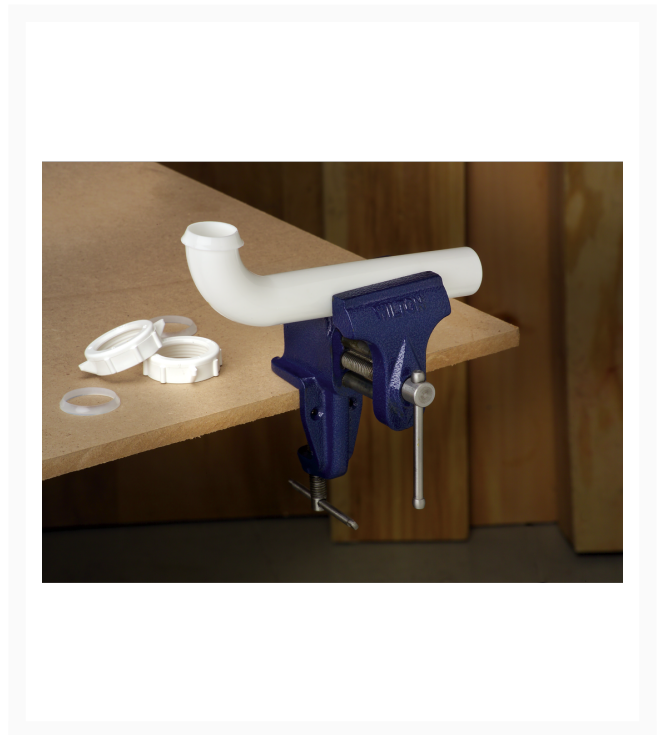

# 150, Bench Vise - Clamp-On Base, 3" Jaw Width, 2-1/2" Maximum Jaw Opening

## Short Description

---

150, Bench Vise - Clamp-On Base, 3" Jaw Width, 2-1/2" Maximum Jaw Opening