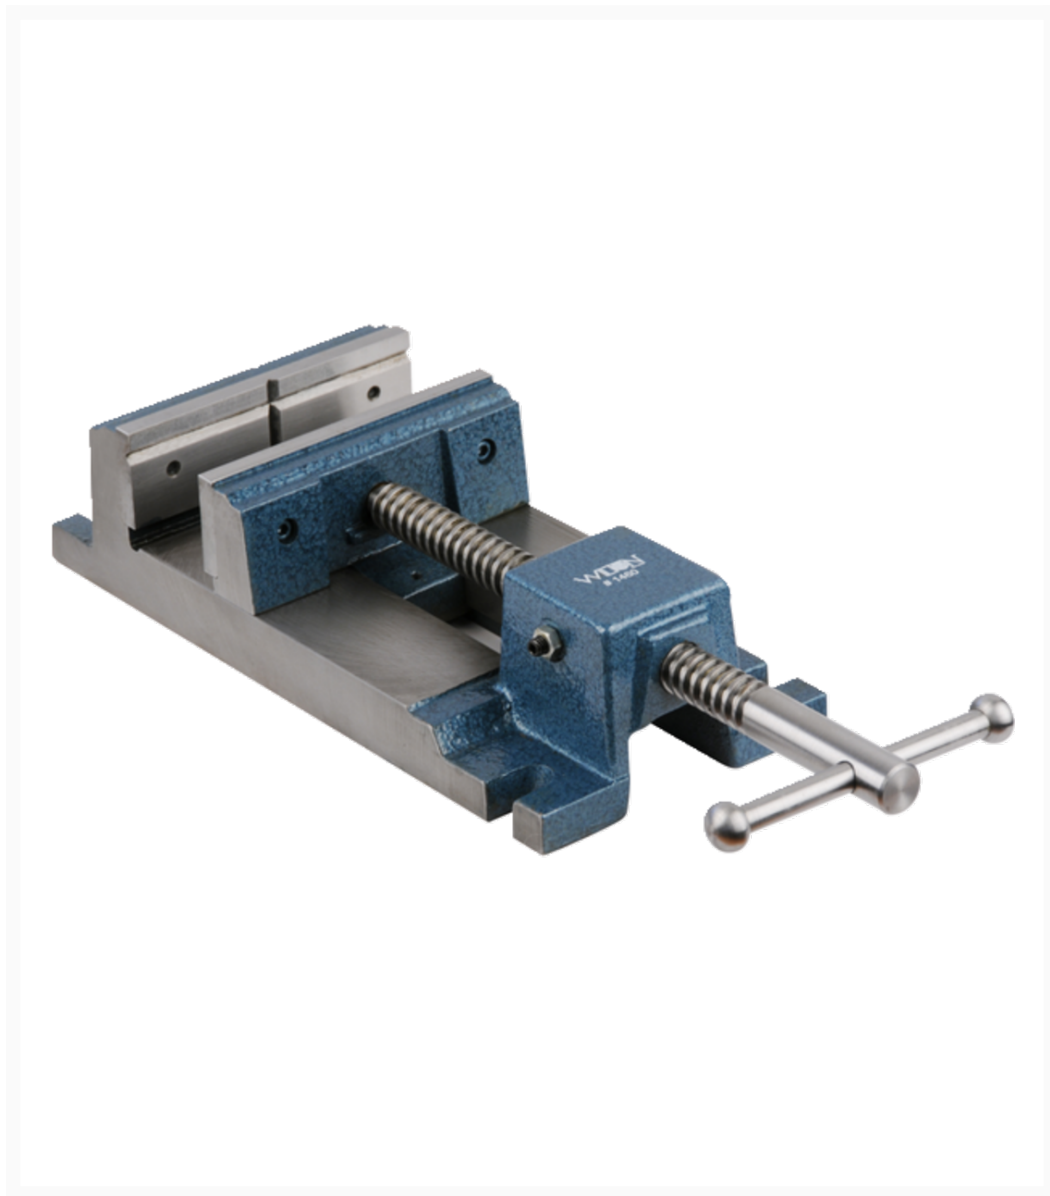

Versatile Drill Press Vise Rapid Nut 1445, 4-1/2" Jaw Width, 4-3/4" Jaw Opening

Product Images

Short Description

1445, Versatile Drill Press Vise Rapid Acting Nut, 4-1/2" Jaw Width, 4-3/4" Jaw Opening

Additional Information

| | |
|-----------------|------------------------------|
| Stock Number | WL9-63242 |
| Jaw Depth (In.) | 1-7/8 |
| Jaw Width (In.) | 4-1/2 |
| Model Number | 1445 |
| Prop 65 | Cancer and Reproductive Harm |
| Type | Rapid-Acting Nut |
| Warranty | Lifetime |
| Gross Weight | 15.25 |