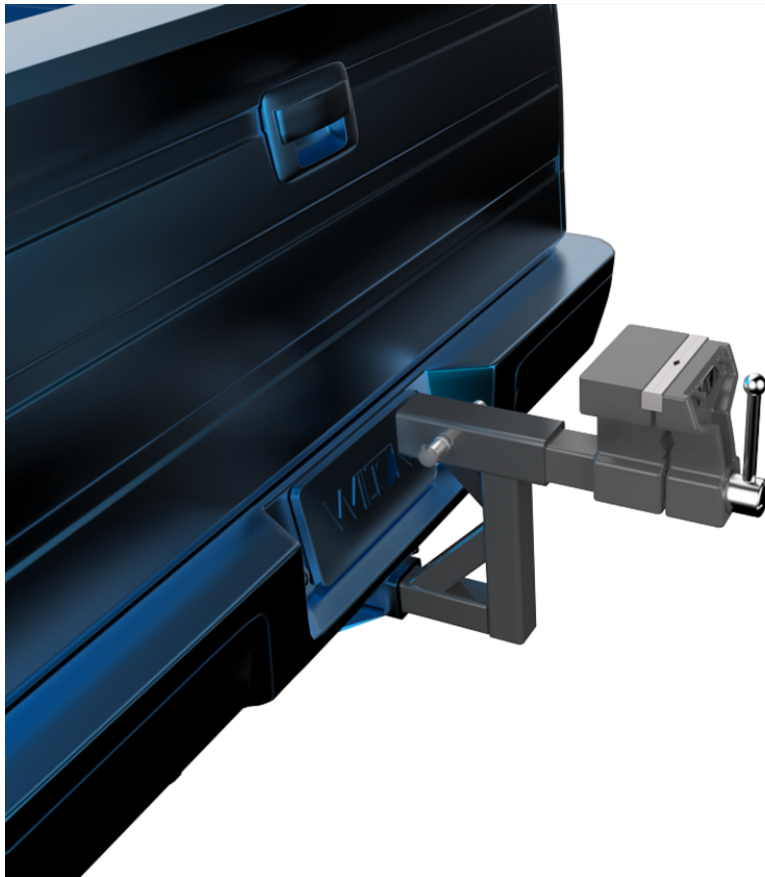

ATV All-Terrain Vise Locking Hitch Pin

Product Images

Short Description

ATV All-Terrain Vise Locking Hitch Pin

Additional Information

Stock Number	WL9-10065
Jaw Depth (In.)	1-5/16
Prop 65	Cancer and Reproductive Harm
Type	Locking Hitch Pin