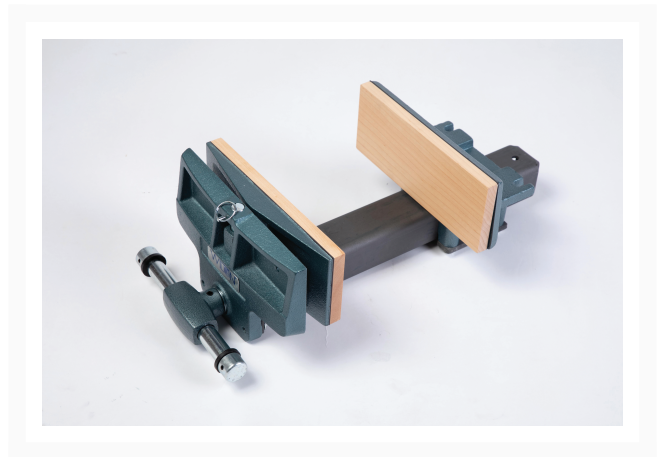

# Pivot Jaw Woodworkers Vise - Rapid Acting, 4" x 10" Jaw

## Product Images

---

## Short Description

---

79A, Pivot Jaw Woodworkers Vise - Rapid Acting, 4" x 10" Jaw Width Woodworking made tough. Wilton Woodworking Vises feature heavy-duty construction designed for the professional craftsman.

## Additional Information

---

Stock Number	63218
Jaw Height (In.)	4
Jaw Width (In.)	10
Model Number	79A
Prop 65	Cancer and Reproductive Harm
Type	Rapid-Acting Nut
Warranty	Lifetime
Gross Weight	36.0