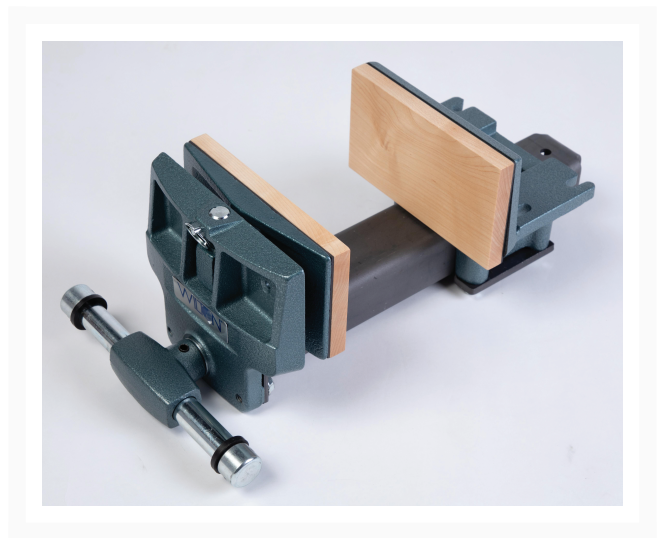

# Pivot Jaw Woodworkers Vise - Rapid Acting, 4" x 7" Jaw

## Product Images

---

## Short Description

---

Wilton 78A, 4"x7" Pivot Jaw Woodworkers Vise, 10" Opening Capacity (63144)

## Additional Information

---

Stock Number	63144
Jaw Height (In.)	4
Jaw Width (In.)	7
Model Number	78A
Prop 65	Cancer and Reproductive Harm
Type	Rapid-Acting Nut