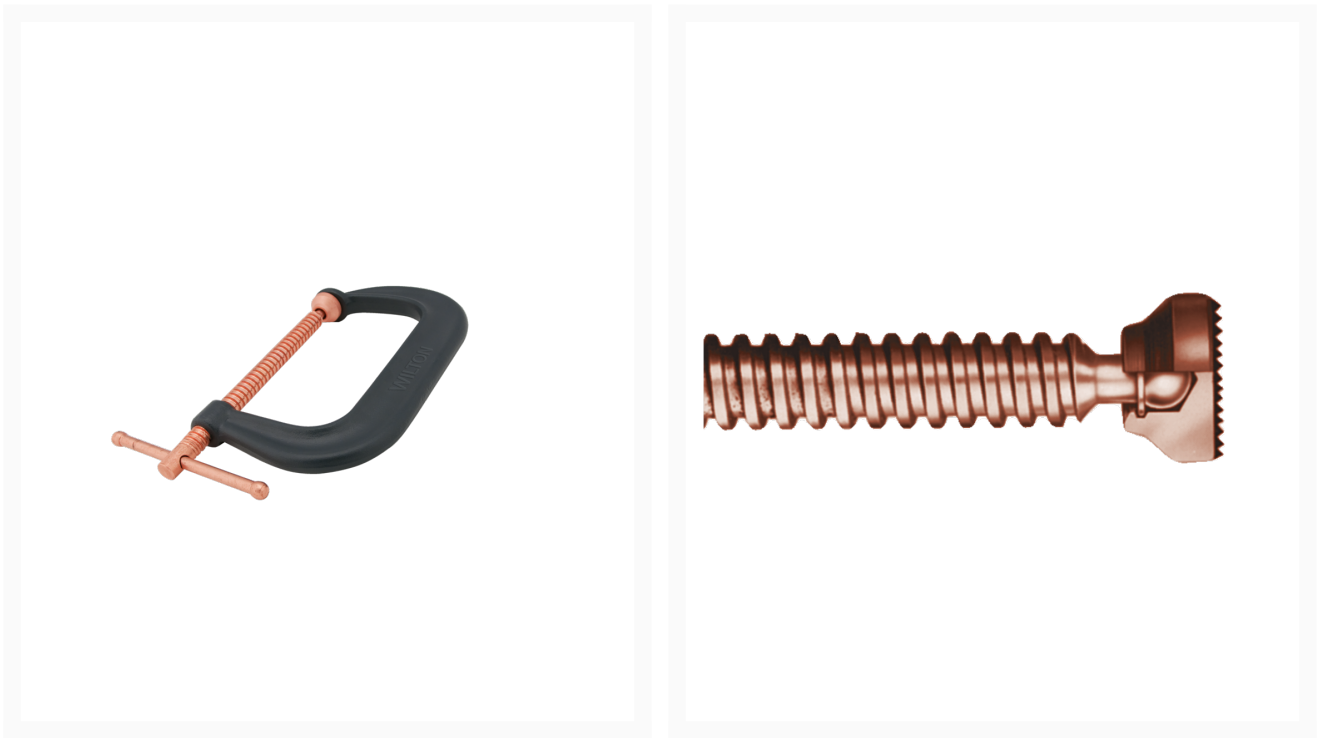

Spark-Duty Drop Forged C-Clamp, 2" - 10-1/8" Jaw Opening, 5-7/8" Throat Depth

Product Images

Short Description

410-P, 400-P Series C-Clamp 2" - 10-1/8" Jaw Opening, 5-7/8" Throat Depth

Additional Information

Stock Number	14285
Clamping Force (lb.)	8,000
Model Number	410-P
Prop 65	Cancer and Reproductive Harm
Spindle Diameter (In.)	3/4
Throat Depth (In.)	5-7/8
Warranty	Lifetime
Gross Weight	10.2