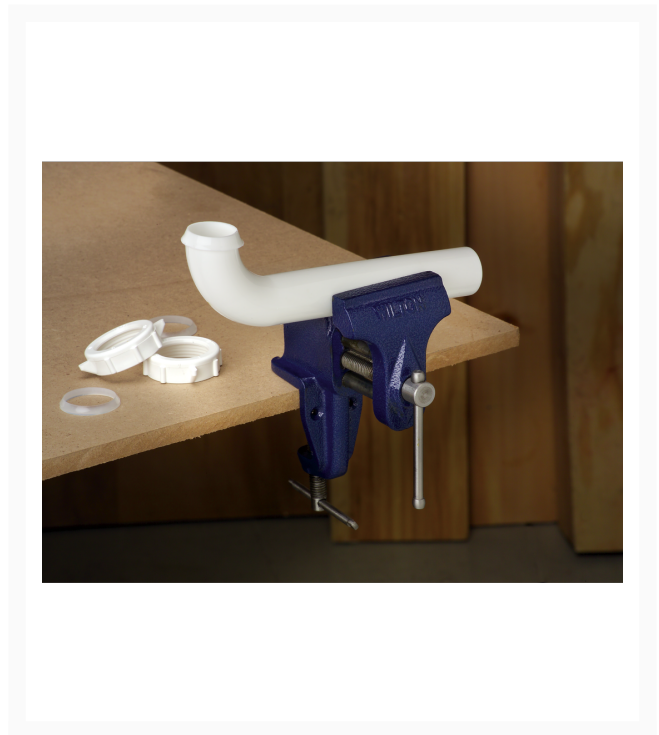

150, Bench Vise - Clamp-On Base, 3" Jaw Width, 2-1/2" Maximum Jaw Opening

Product Images

Short Description

150, Bench Vise - Clamp-On Base, 3" Jaw Width, 2-1/2" Maximum Jaw Opening

Additional Information

Stock Number	33150
Jaw Width (In.)	3
Model Number	150
Prop 65	Cancer and Reproductive Harm
Throat Depth (In.)	2-5/8
Type of Base	Stationary
Warranty	Lifetime
Gross Weight	4.25