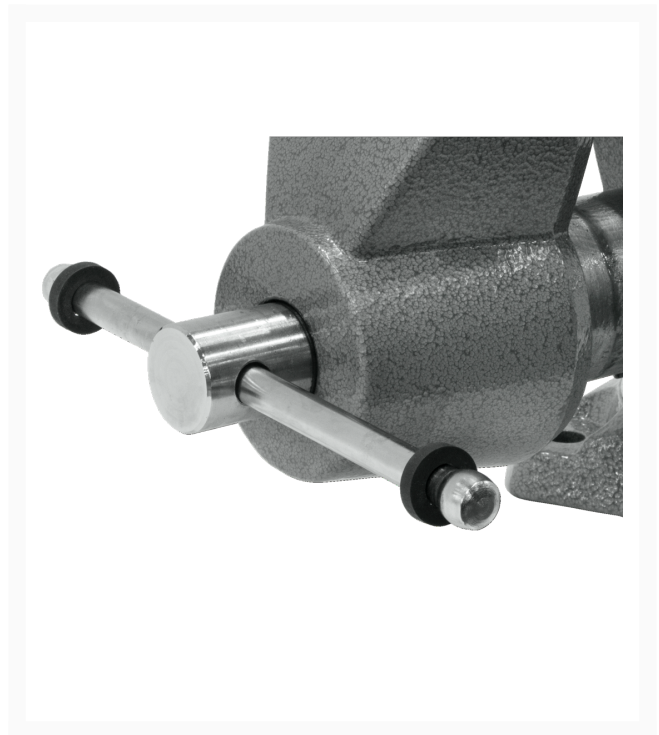

Mechanics Pro Vise 10" Jaw Width, 12" Jaw Opening, 360° Swivel Base

Product Images

Additional Information

Stock Number	28814
Jaw Width (In.)	10
Model Number	8100M
Number of Mounting Points	4
Prop 65	Cancer and Reproductive Harm
Throat Depth (In.)	5-1/4
Type of Base	360 Degree Swivel
Warranty	Lifetime
Gross Weight	121.1