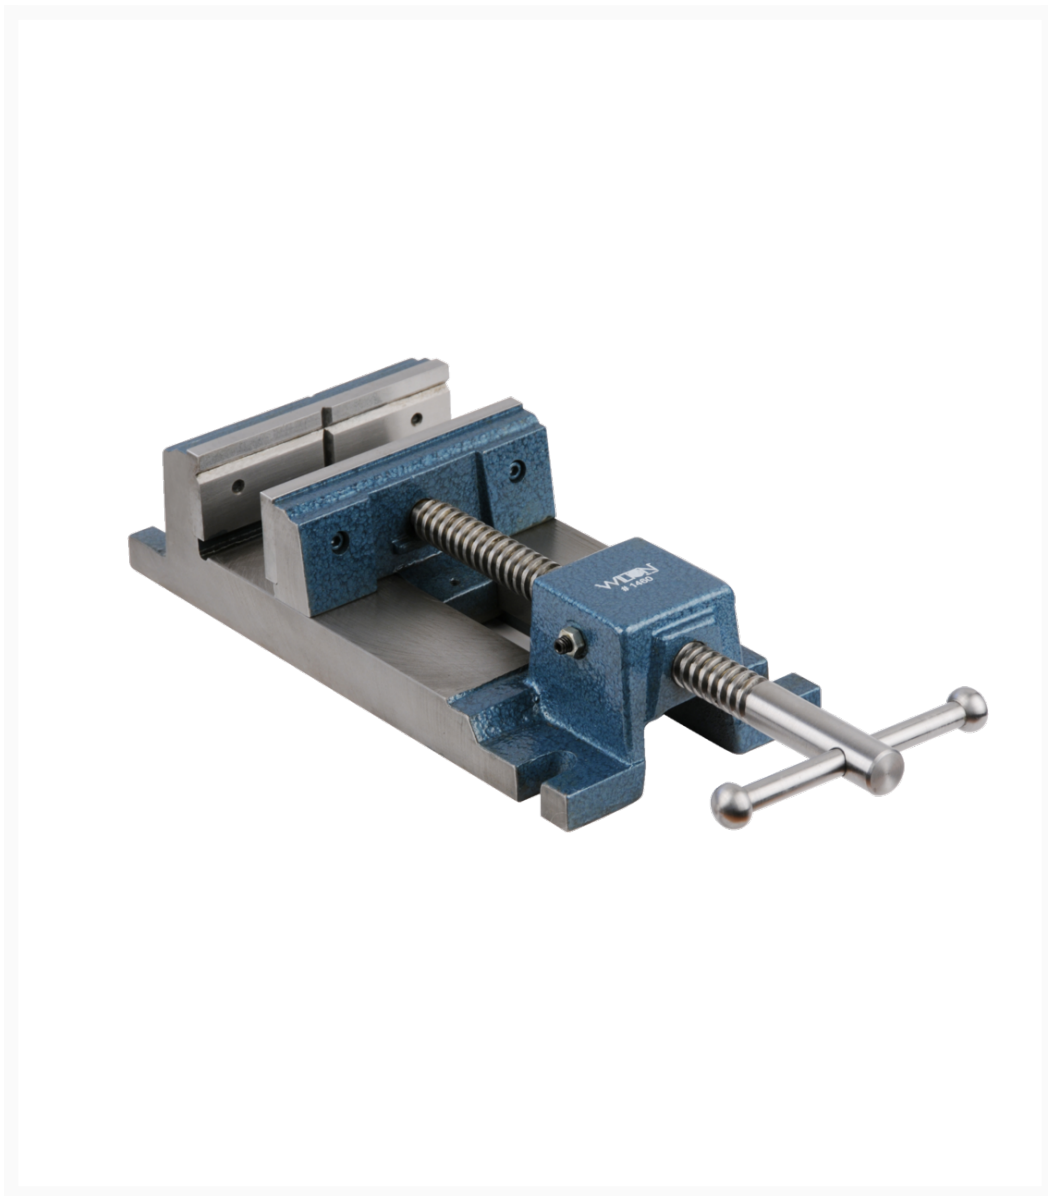

Versatile Drill Press Vise Rapid Nut 1460, 6" Jaw Width, 6-3/4" Jaw Opening

Product Images

Short Description

1460, Versatile Drill Press Vise Rapid Acting Nut, 6" Jaw Width, 6-3/4" Jaw Opening

Additional Information

Stock Number	63243
Jaw Depth (In.)	2-1/8
Jaw Width (In.)	6
Model Number	1460
Prop 65	Cancer and Reproductive Harm
Type	Rapid-Acting Nut
Warranty	Lifetime
Gross Weight	28.5