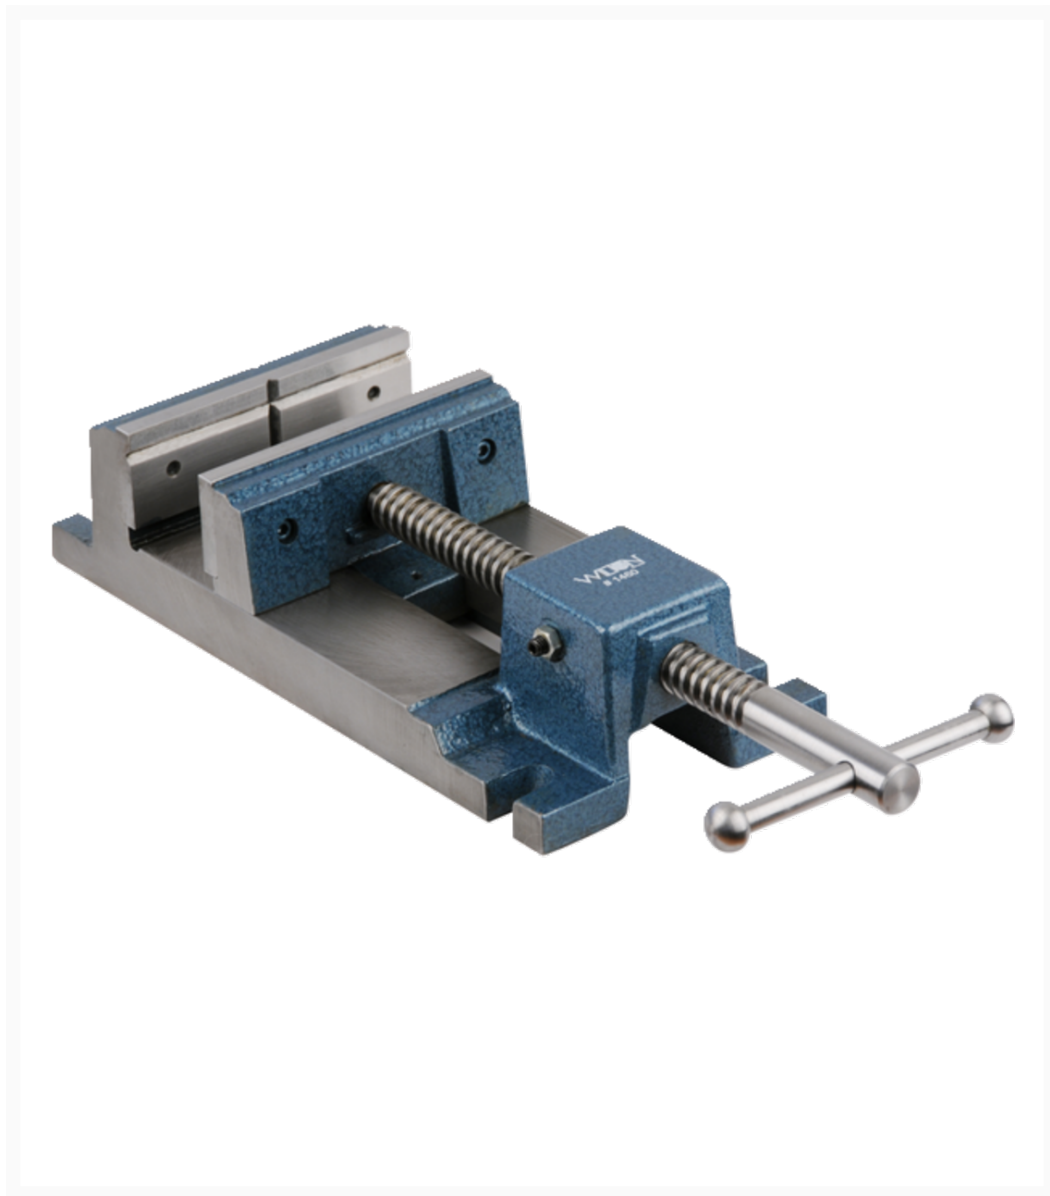

Versatile Drill Press Vise Rapid Nut 1445, 4-1/2" Jaw Width, 4-3/4" Jaw Opening

Product Images

Short Description

1445, Versatile Drill Press Vise Rapid Acting Nut, 4-1/2" Jaw Width, 4-3/4" Jaw Opening

Additional Information

Stock Number	63242
Jaw Depth (In.)	1-7/8
Jaw Width (In.)	4-1/2
Model Number	1445
Prop 65	Cancer and Reproductive Harm
Type	Rapid-Acting Nut
Warranty	Lifetime
Gross Weight	15.25