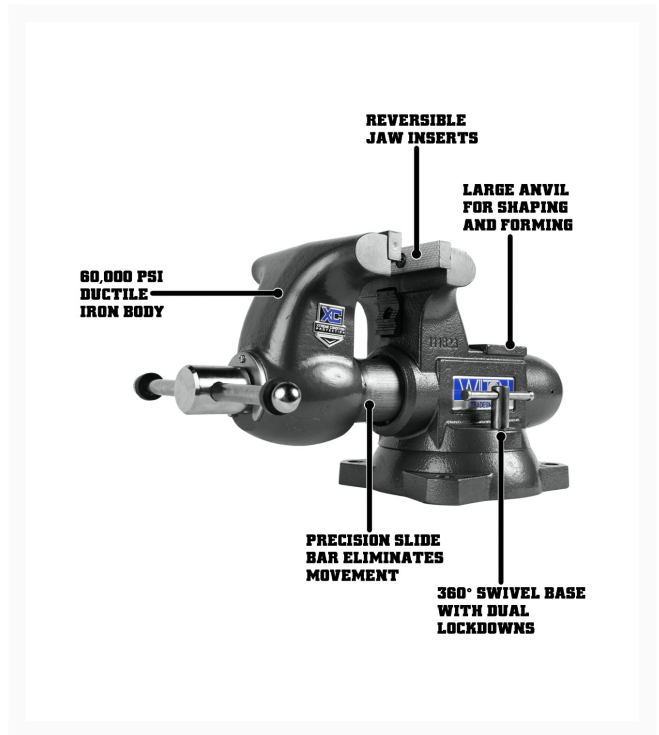

Tradesman 1780XC Bench Vise, 8" Jaw Width, 6-3/4" Jaw Opening, 4-3/4" Throat Depth

Product Images

Additional Information

Stock Number	WL9-28843
Jaw Width (In.)	8
Model Number	1780XC
Number of Mounting Points	4
Prop 65	Cancer and Reproductive Harm
Throat Depth (In.)	4-3/4
Type of Base	360 Degree Swivel
Warranty	Lifetime
Gross Weight	100.2