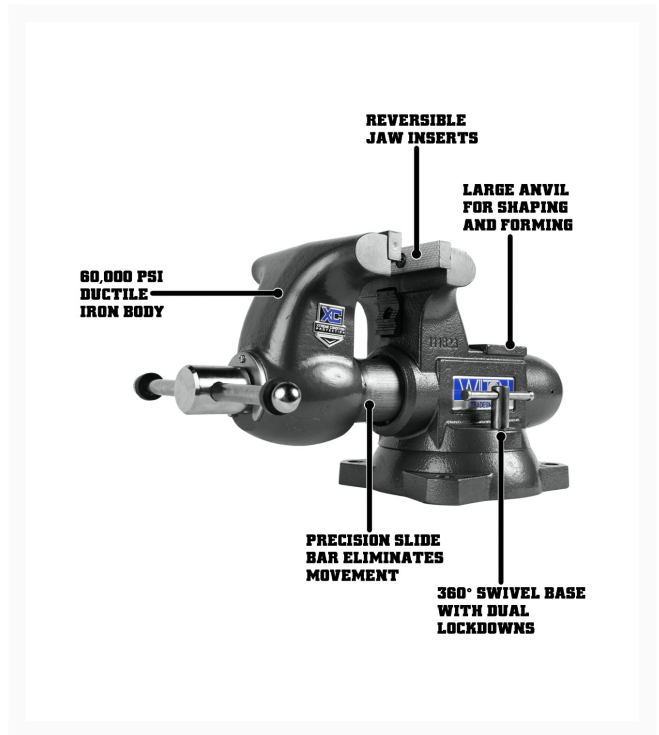

# Tradesman 1765XC Bench Vise, 6-1/2" Jaw Width, 6" Jaw Opening, 4" Throat Depth

## Product Images

---

## Additional Information

---

Stock Number	WL9-28842
Jaw Width (In.)	6-1/2
Model Number	1765XC
Number of Mounting Points	4
Prop 65	Cancer and Reproductive Harm
Type of Base	360 Degree Swivel
Warranty	Lifetime
Gross Weight	71.0