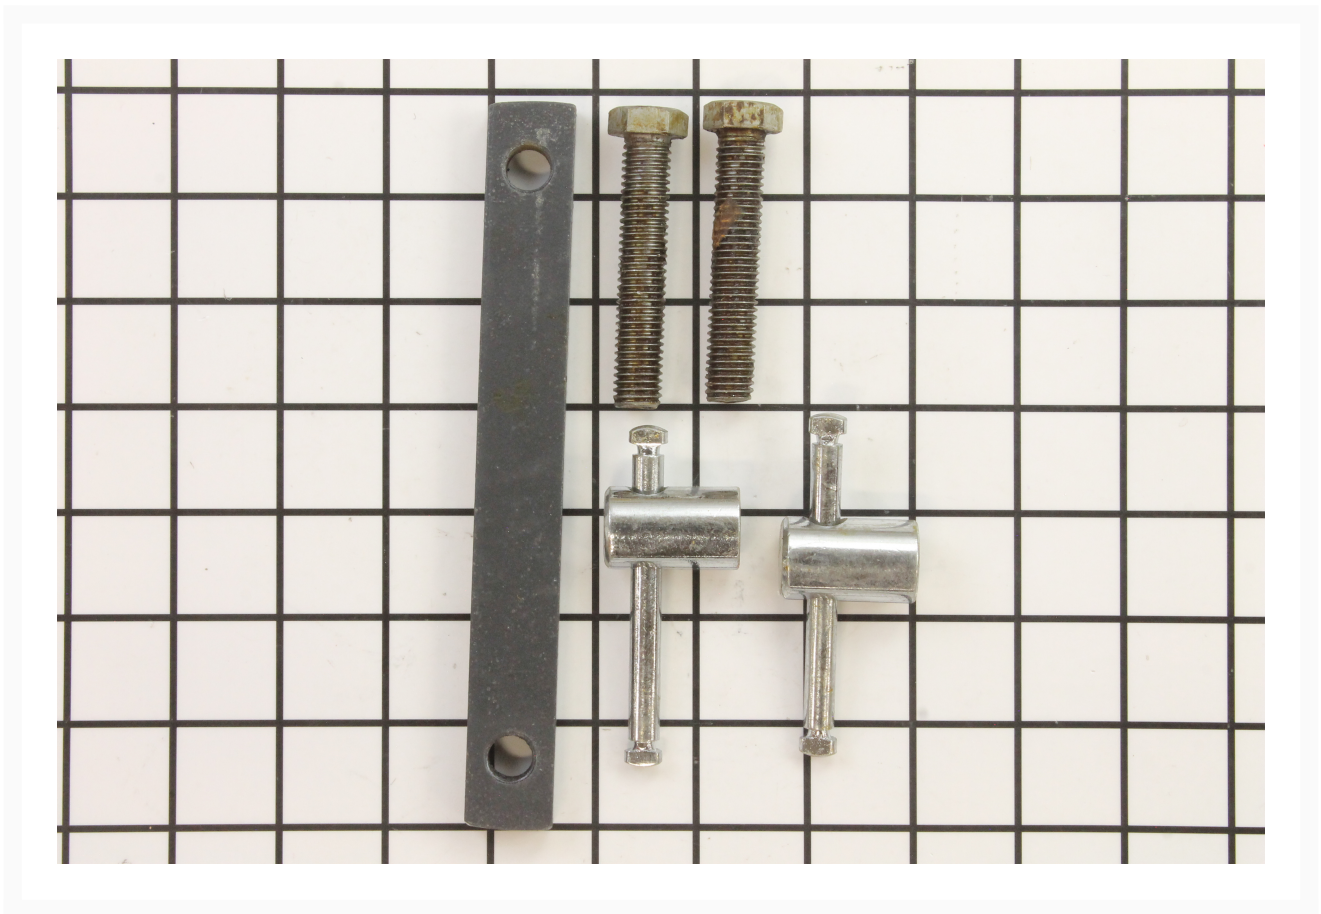

# Lock Nut Assembly | 310084W

## Product Images

---

## Additional Information

---

Stock Number	WL9-310084W
Gross Weight	0.5