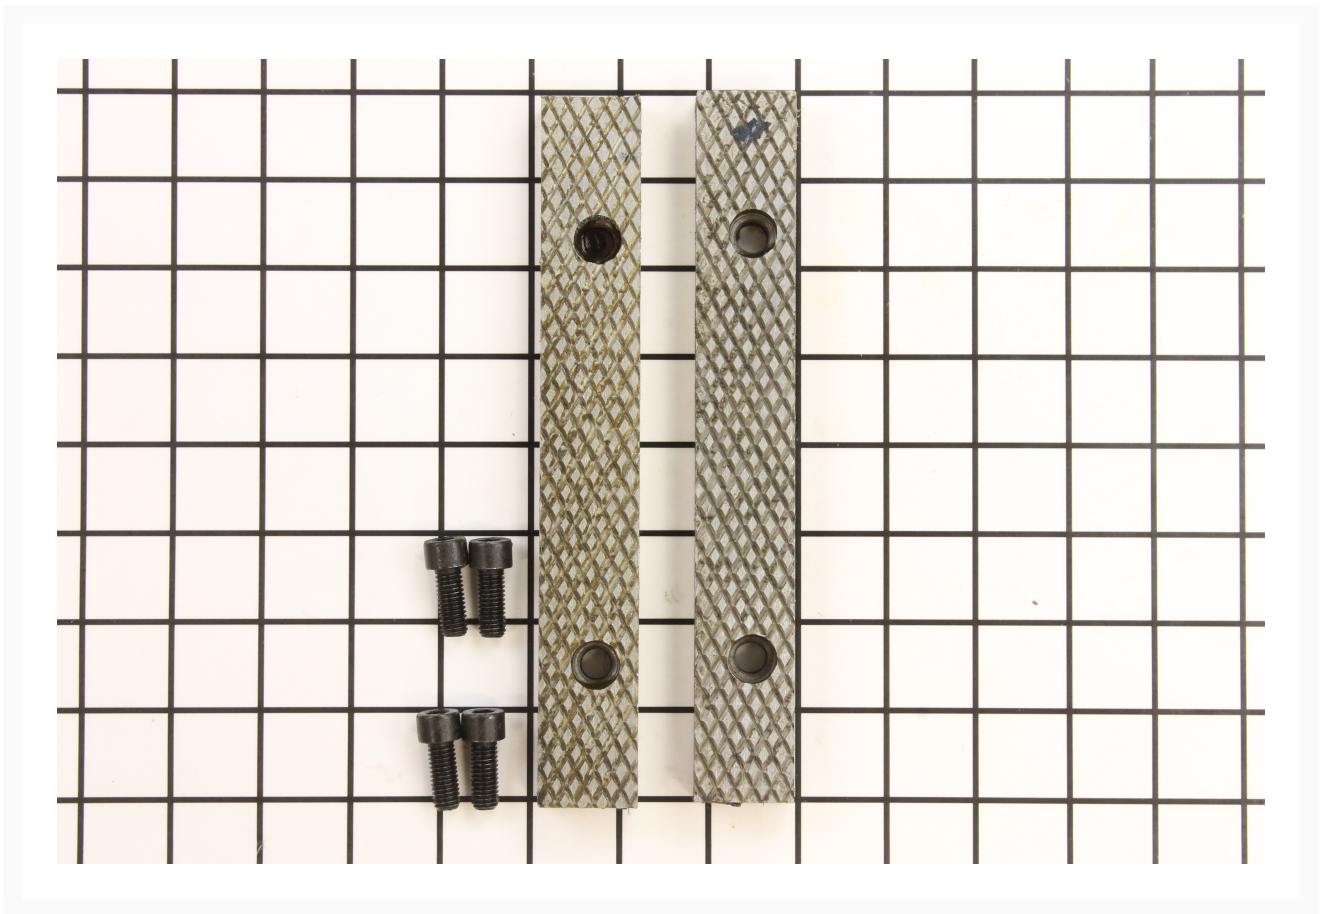

Jaw Insert Assembly | 310081W

Product Images

Additional Information

Stock Number	WL9-310081W
Gross Weight	1.32