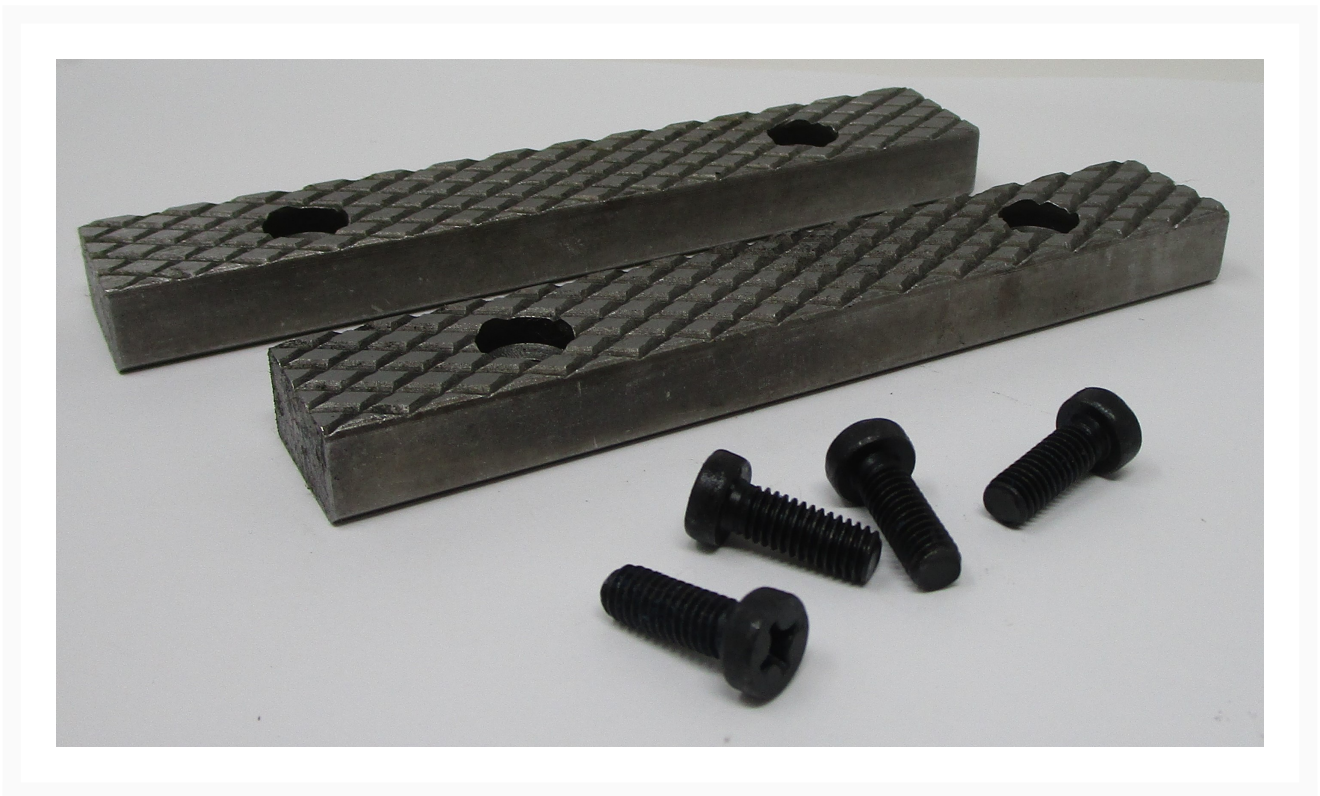

Jaw Insert Assembly | 310071W

Product Images

Additional Information

Stock Number	WL9-310071W
Gross Weight	1.0