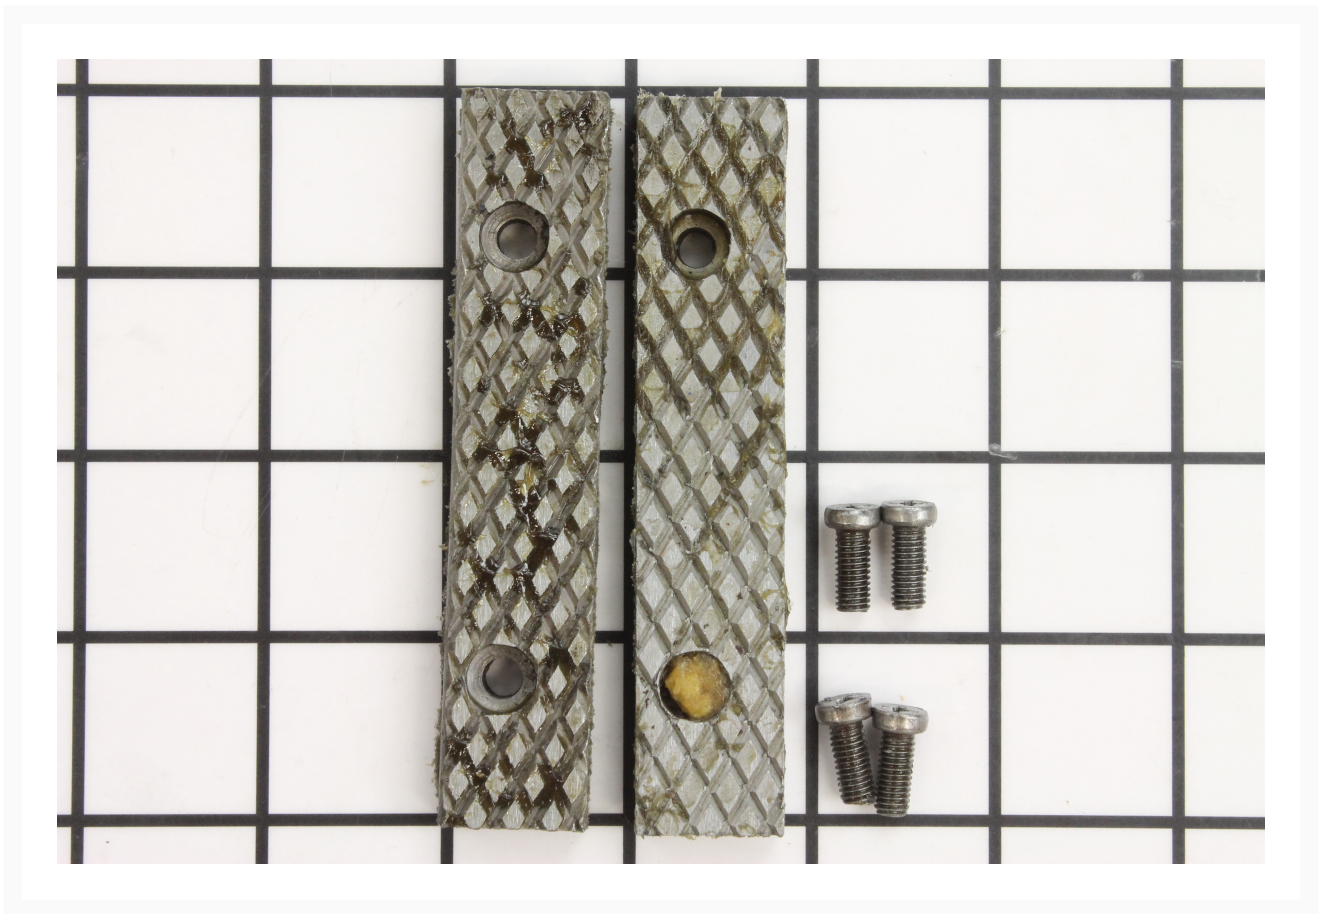

Jaw Insert Assembly | 310041W

Product Images

Additional Information

Stock Number	WL9-310041W
Gross Weight	1.0