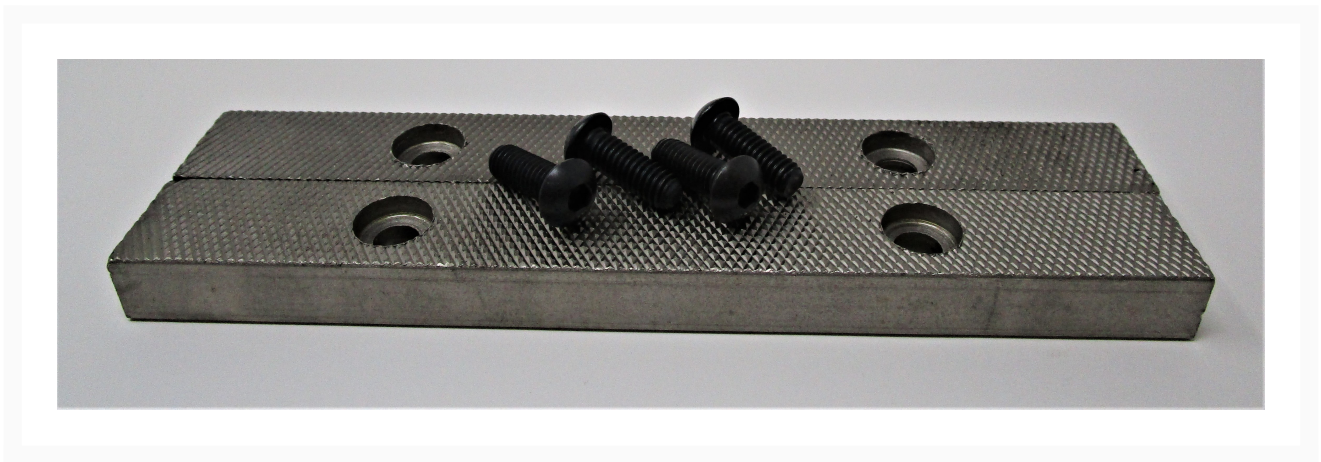

# Jaw Insert Kit 1780 Utl | 2908100XC

## Product Images

---

## Additional Information

---

Stock Number	WL9-2908100XC
Gross Weight	1.0