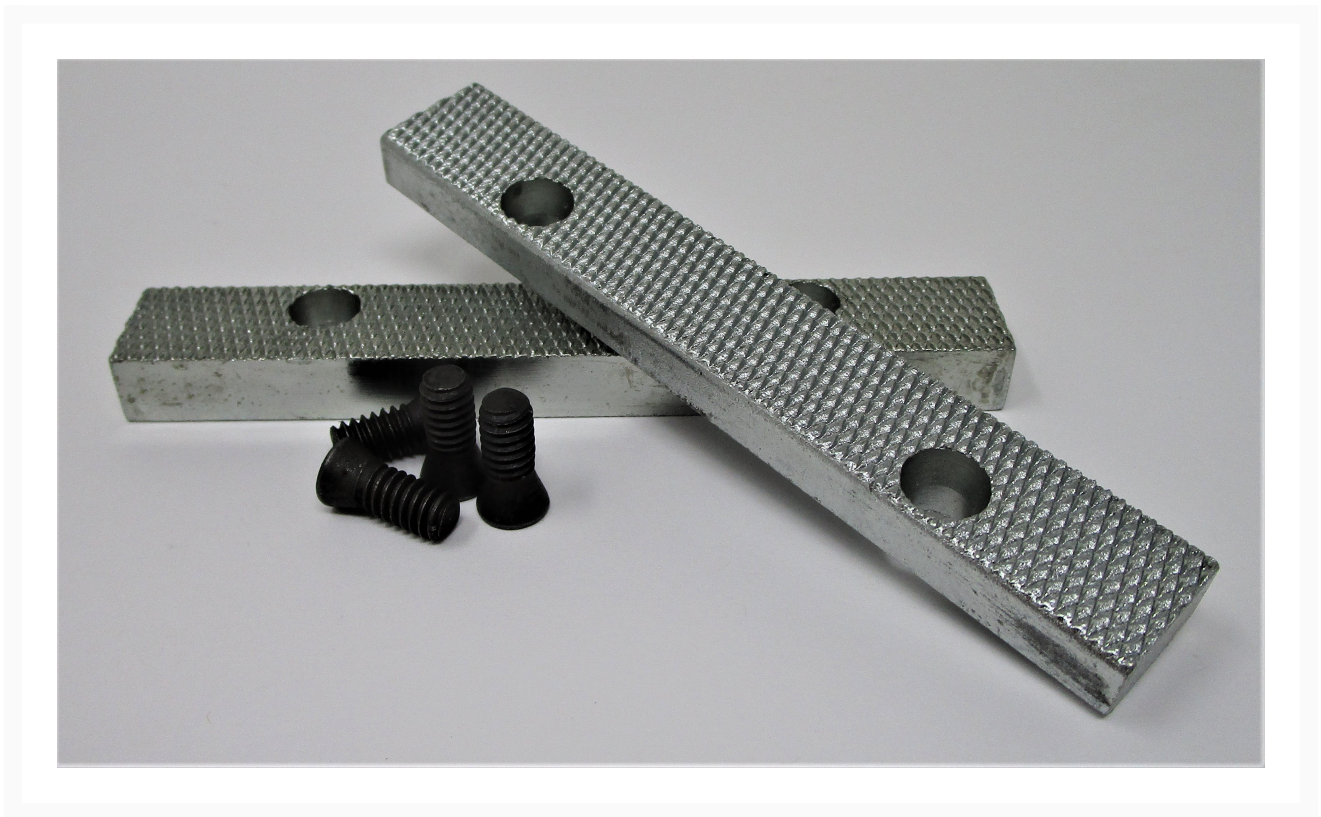

Jaw Inserts Set Of 2 With 4 Screws | 28818-008

Product Images

Additional Information

Stock Number	WL9-28818-008
Gross Weight	0.276