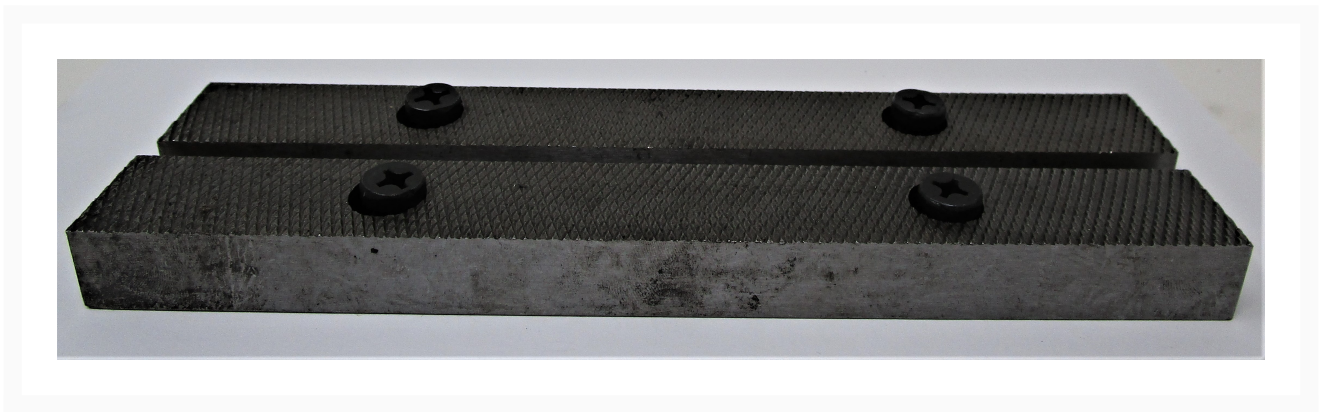

Jaw Inserts Set Of 2 With 4 Screws | 28816-008

Product Images

Additional Information

Stock Number	WL9-28816-008
Gross Weight	1.24