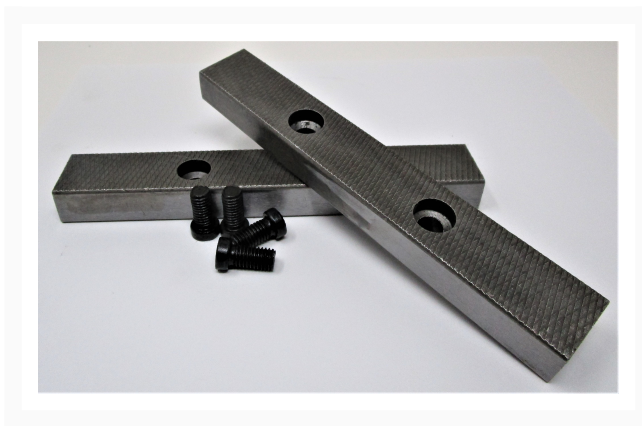

Jaw Inserts Set Of 2 With 4 Screws | 28815-008

Product Images

Additional Information

Stock Number

WL9-28815-008

Gross Weight

1.14