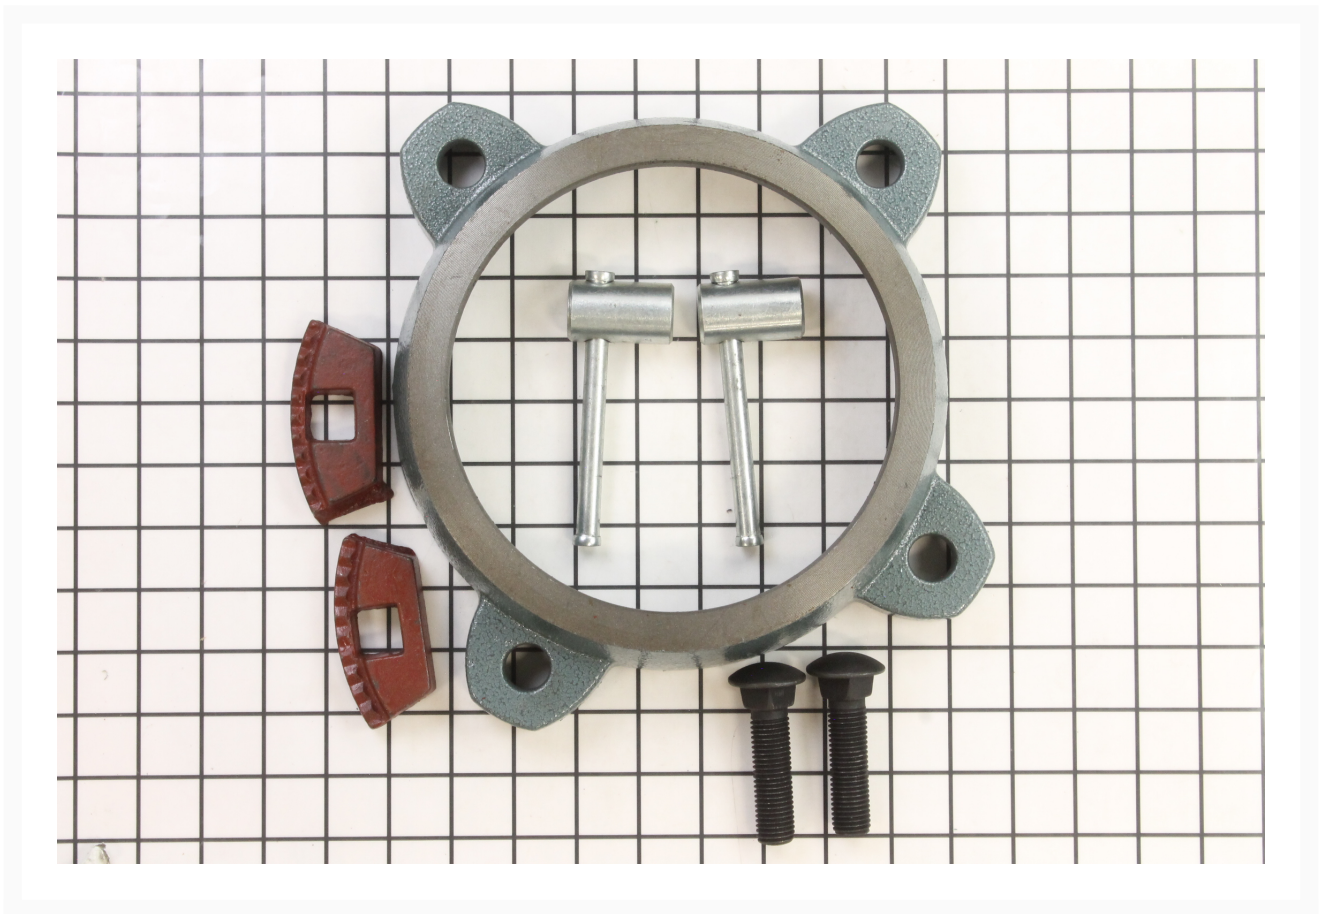

Swivel Base Outer Ring | 21500-07

Product Images

Additional Information

Stock Number

WL9-21500-07

Gross Weight

9.7