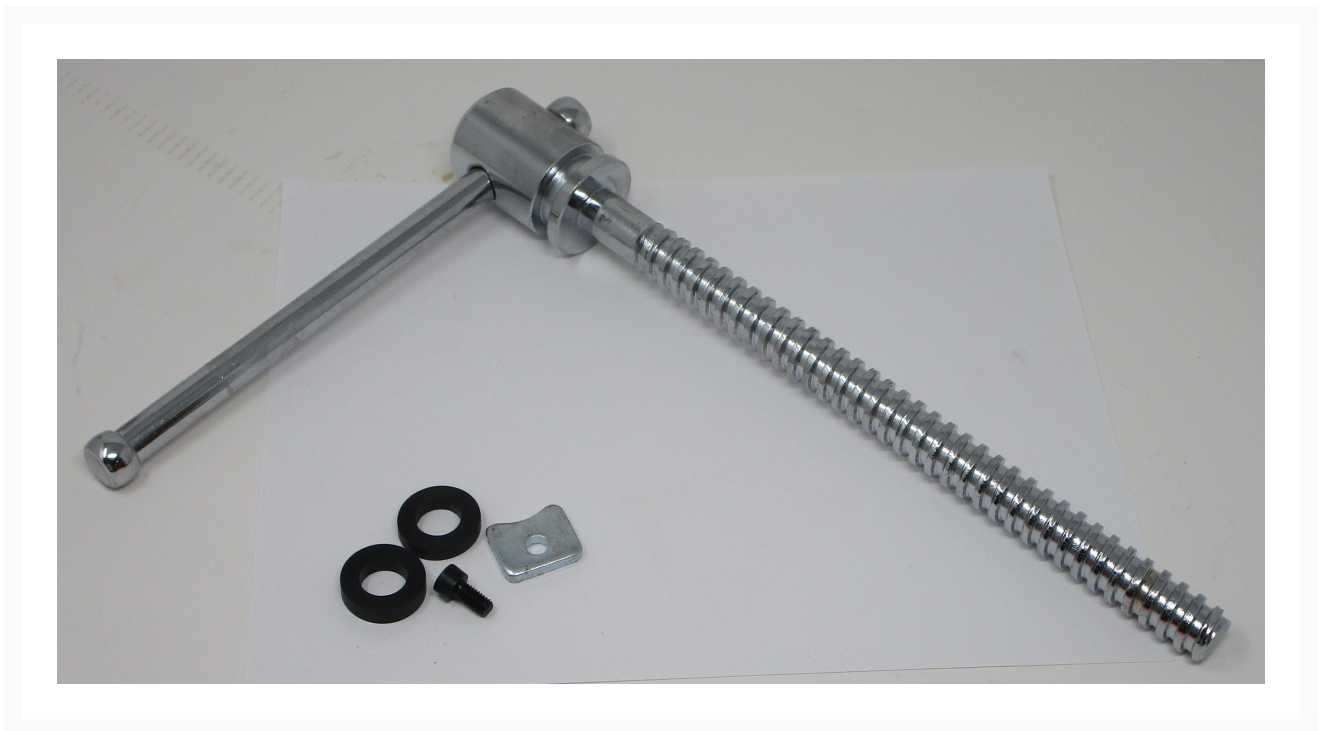

Spindle Assembly | 21400-01

Product Images

Additional Information

Stock Number	WL9-21400-01
Gross Weight	2.1