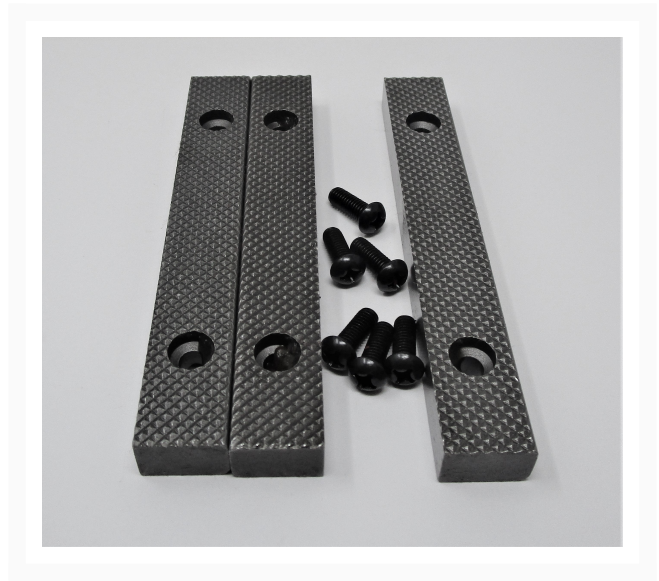

Wilton Vise Jaw Inserts | 14500S41

Product Images

Additional Information

Stock Number	WL9-14500S41
Gross Weight	0.7