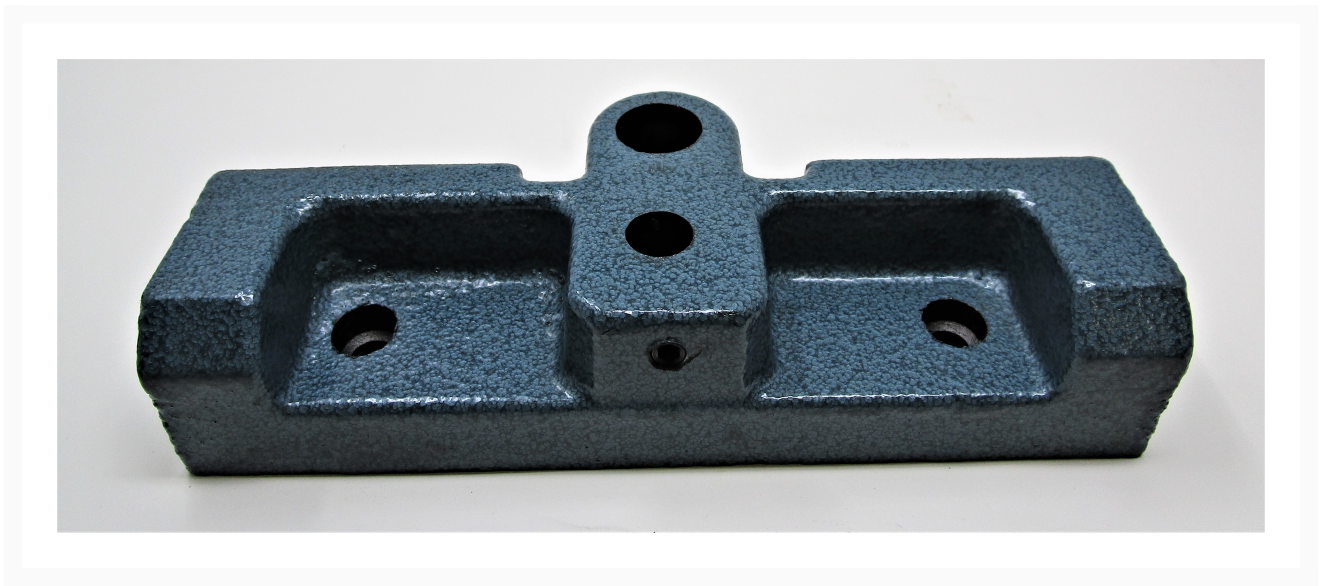

Movable Jaw & Set Screw | 11748-02

Product Images

Additional Information

Stock Number	WL9-11748-02
Gross Weight	6.0