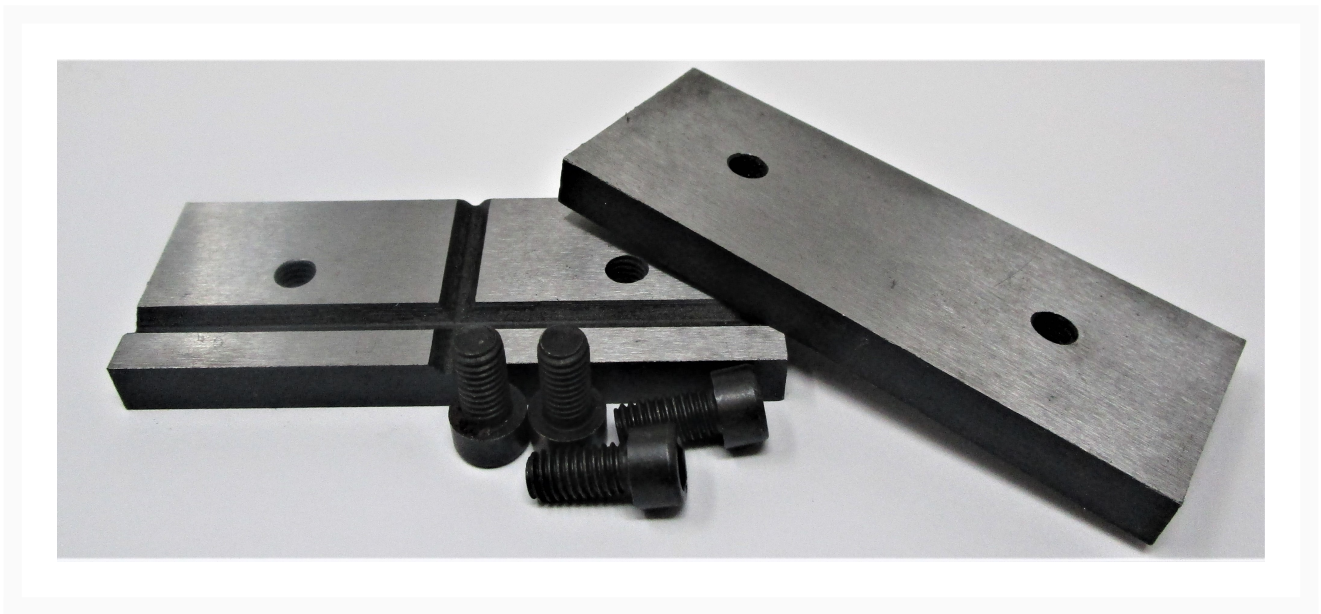

Jaw Insert Assembly W/ 4 Screws | 11743-01

Product Images

Additional Information

Stock Number	WL9-11743-01
Gross Weight	0.7