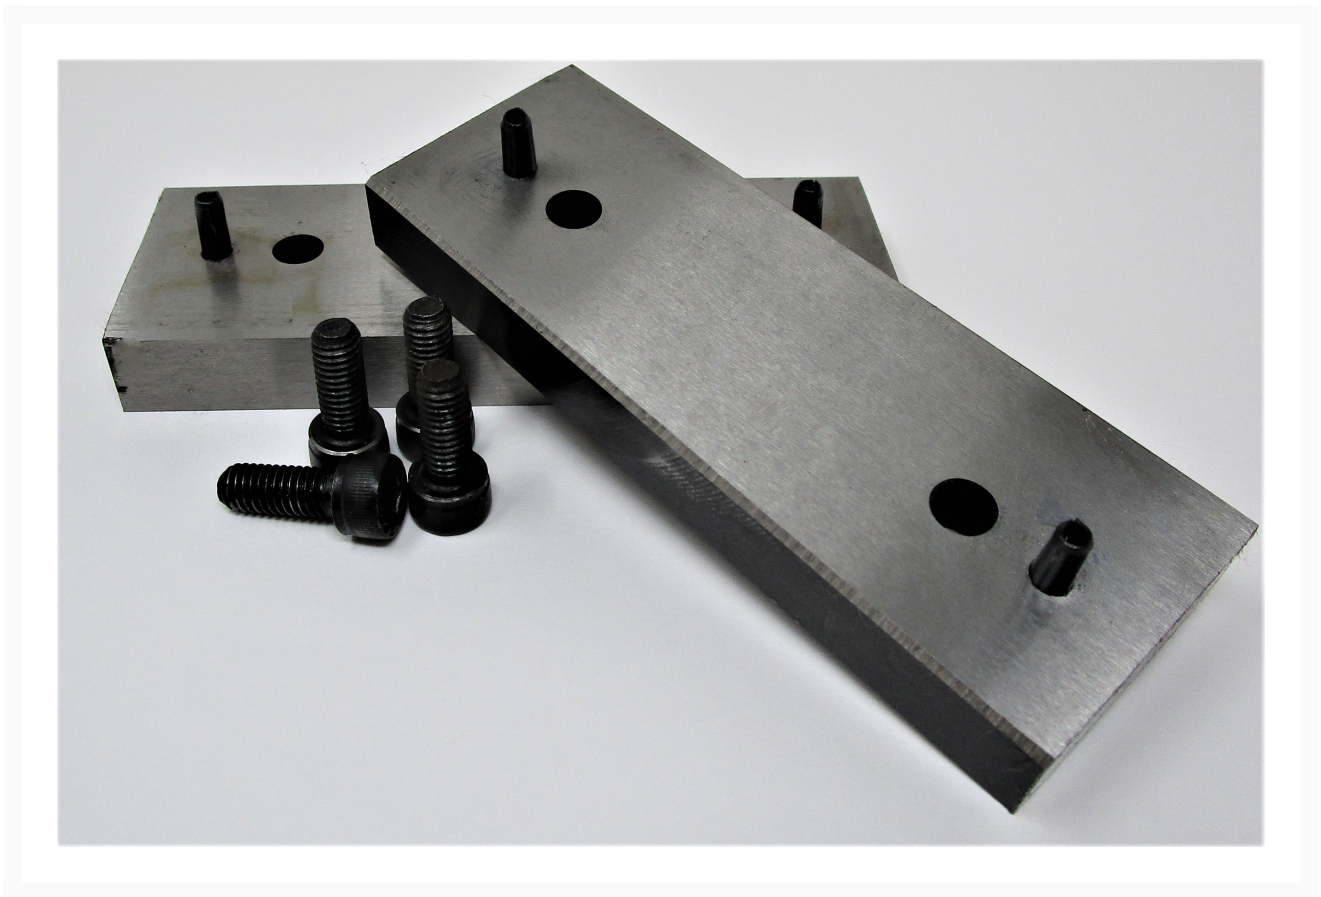

Jaw Insert Assembly W/ 4 Screws | 11709-01

Product Images

Additional Information

Stock Number	WL9-11709-01
Gross Weight	1.0