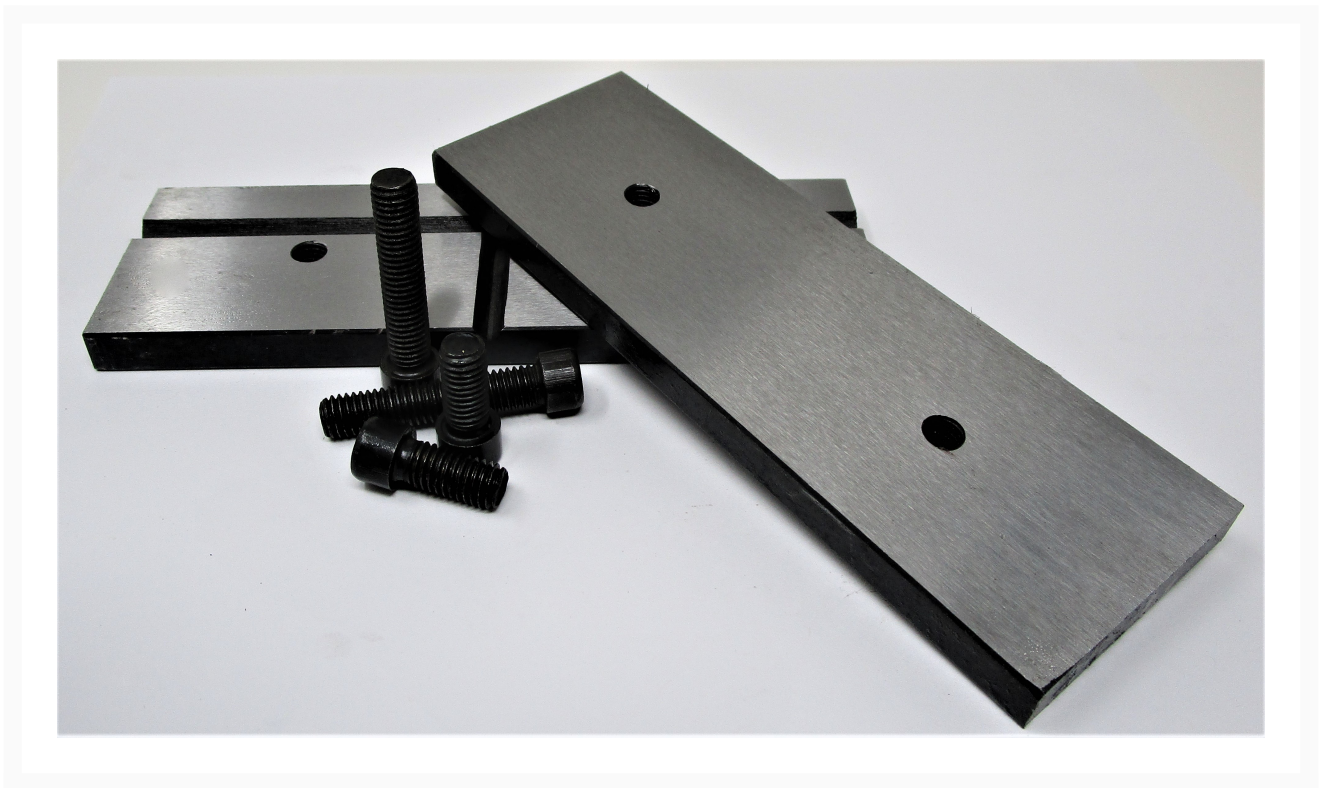

Jaw Insert Assembly W/ 4 Screws | 11676-01

Product Images

Additional Information

Stock Number	WL9-11676-01
Gross Weight	2.2