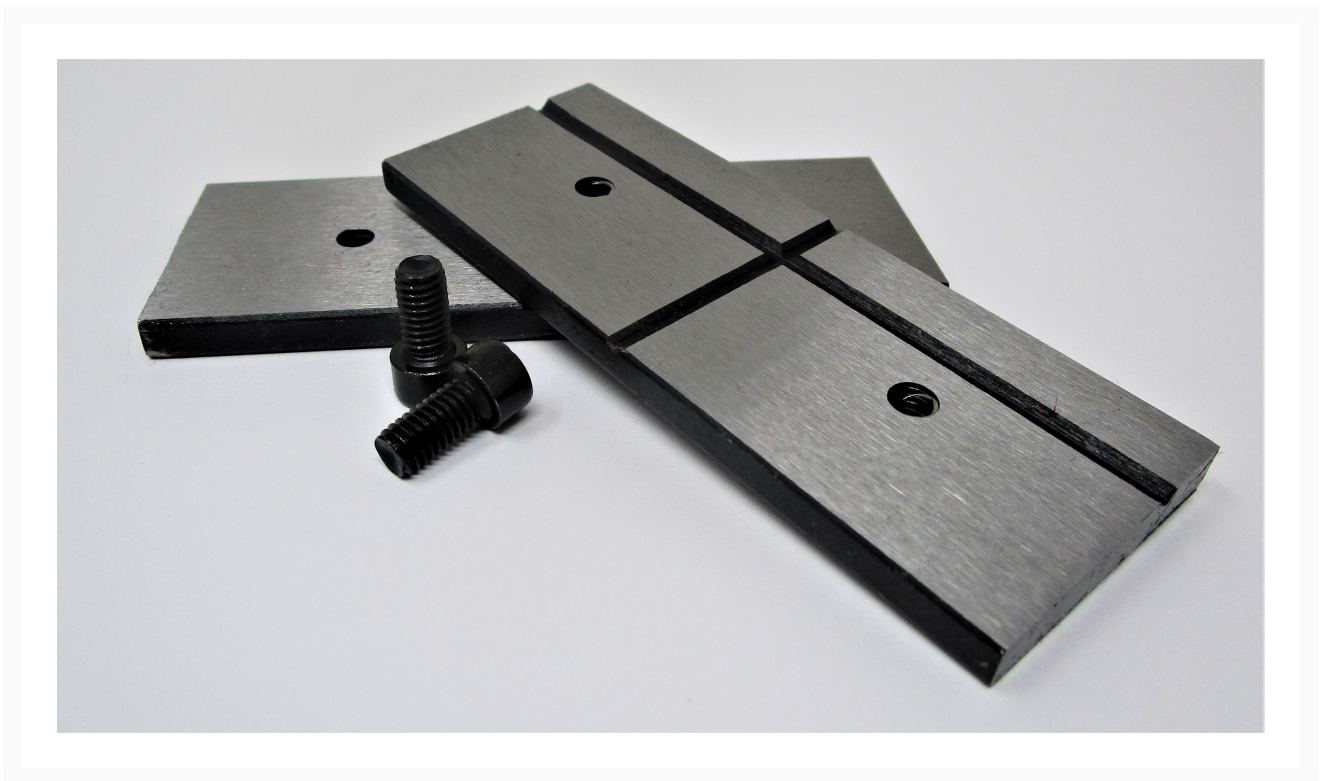

Jaw Insert Assembly W/ 4 Screws | 11674-01

Product Images

Additional Information

Stock Number	WL9-11674-01
Gross Weight	0.7