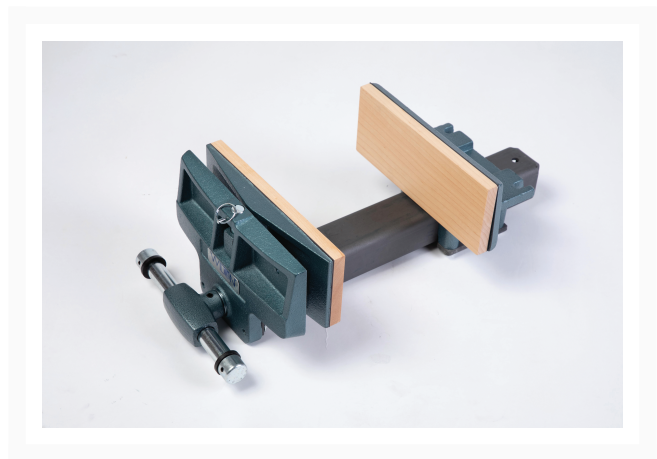

Pivot Jaw Woodworkers Vise - Rapid Acting, 4" x 10" Jaw

Product Images

Short Description

79A, Pivot Jaw Woodworkers Vise - Rapid Acting, 4" x 10" Jaw Width Woodworking made tough. Wilton Woodworking Vises feature heavy-duty construction designed for the professional craftsman.

Additional Information

Stock Number	WL9-63218
Jaw Depth (In.)	1-5/16
Jaw Height (In.)	4
Jaw Width (In.)	10
Model Number	79A
Prop 65	Cancer and Reproductive Harm
Type	Rapid-Acting Nut
Warranty	Lifetime
Gross Weight	36.0