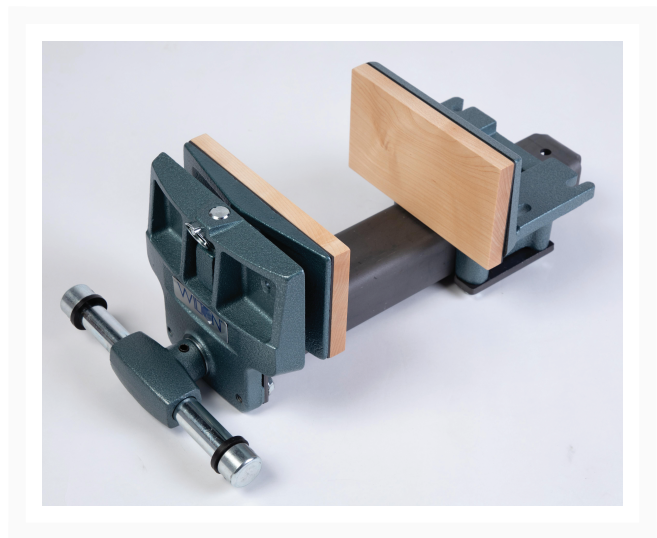

# Pivot Jaw Woodworkers Vise - Rapid Acting, 4" x 7" Jaw

## Product Images

---

## Short Description

---

Wilton 78A, 4"x7" Pivot Jaw Woodworkers Vise, 10" Opening Capacity (63144)

## Additional Information

---

Stock Number	WL9-63144
Jaw Depth (In.)	1-5/16
Jaw Height (In.)	4
Jaw Width (In.)	7
Model Number	78A
Prop 65	Cancer and Reproductive Harm
Type	Rapid-Acting Nut
Warranty	Lifetime
Gross Weight	32.3